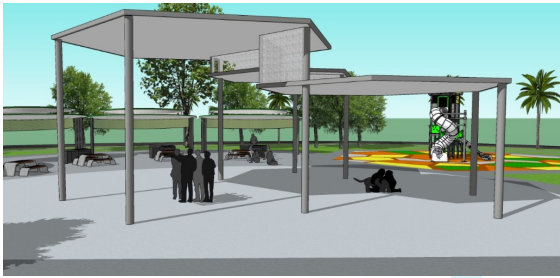

### Upgrading of Neighbourhood Park (3Q 2025)

Event Pavilion

BBQ Pits and Seats with Wheelchair Access

Play Area for 5 to 12 Years Old

Play Area for 2 to 5 Years Old

CONNECT WITH  
**BTPC**  
Bishan-Toa Payoh  
Town Council